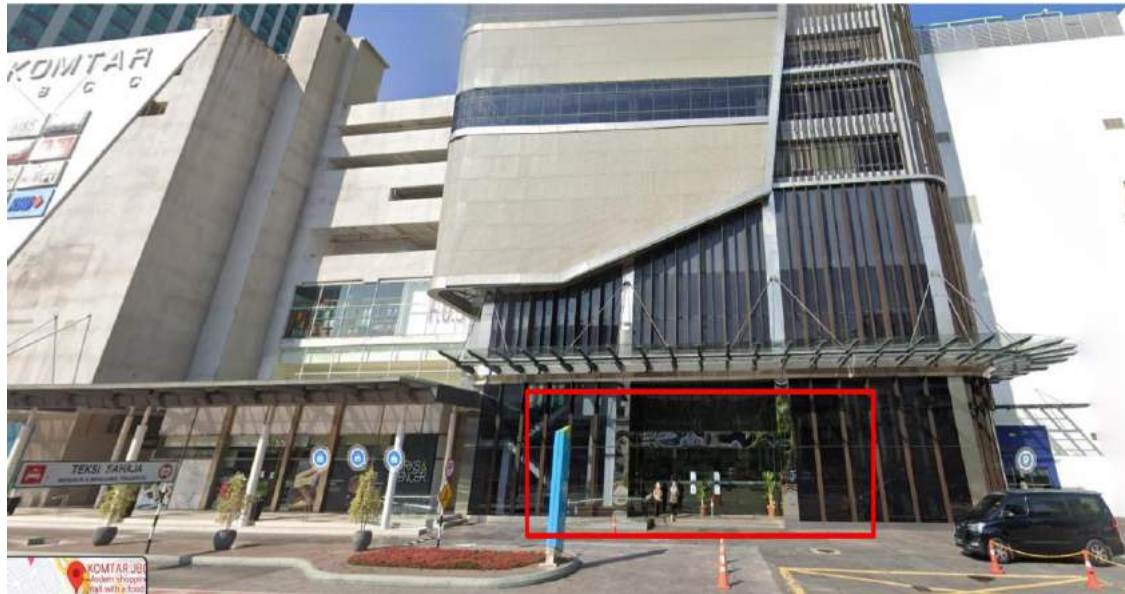

JALAN TUN ABDUL RAZAK

JALAN WONG AH FOOK

ONCE YOU PARK YOUR CAR AT LEVEL 4/5/6, WALK TO KOMTAR JBCC (MALL) AND GO DOWN TO LEVEL 3

HOW TO GET THERE (DRIVE)

- **AT LEVEL 3, EXIT THE GLASS DOOR AND WALK ACROSS LEVEL 3 CAR PARK AND WALK TO MENARA KOMTAR JBCC ENTRANCE LIFT LOBBY**

KOMTAR JBCC LEVEL 3 – EXIT TO CAR PARK

WALK THROUGH THE CAR PARK AND THE MENARA KOMTAR LIFT LOBBY WILL BE AT YOUR RIGHT

ENTER TO MENARA KOMTAR LIFT LOBBY AND REGISTER YOURSELF TO ACCESS TO THE BUILDING. (YOU MAY NOTIFY THE GUARD THAT YOU ARE ATTENDING CONFERENCE @ LEVEL 24)

- YOU MAY TAKE THE LIFT TO LEVEL 24 FOR EVENT REGISTRATION.
- A3 SIZE DIRECTION SIGNAGES WILL BE PLACES IN THE PARKING AREA.

HOW TO GET THERE (DROP OFF)

- **DROP OFF POINT / BY TAXI OR E-HAILING**
- **GROUND FLOOR – MENARA KOMTAR.**