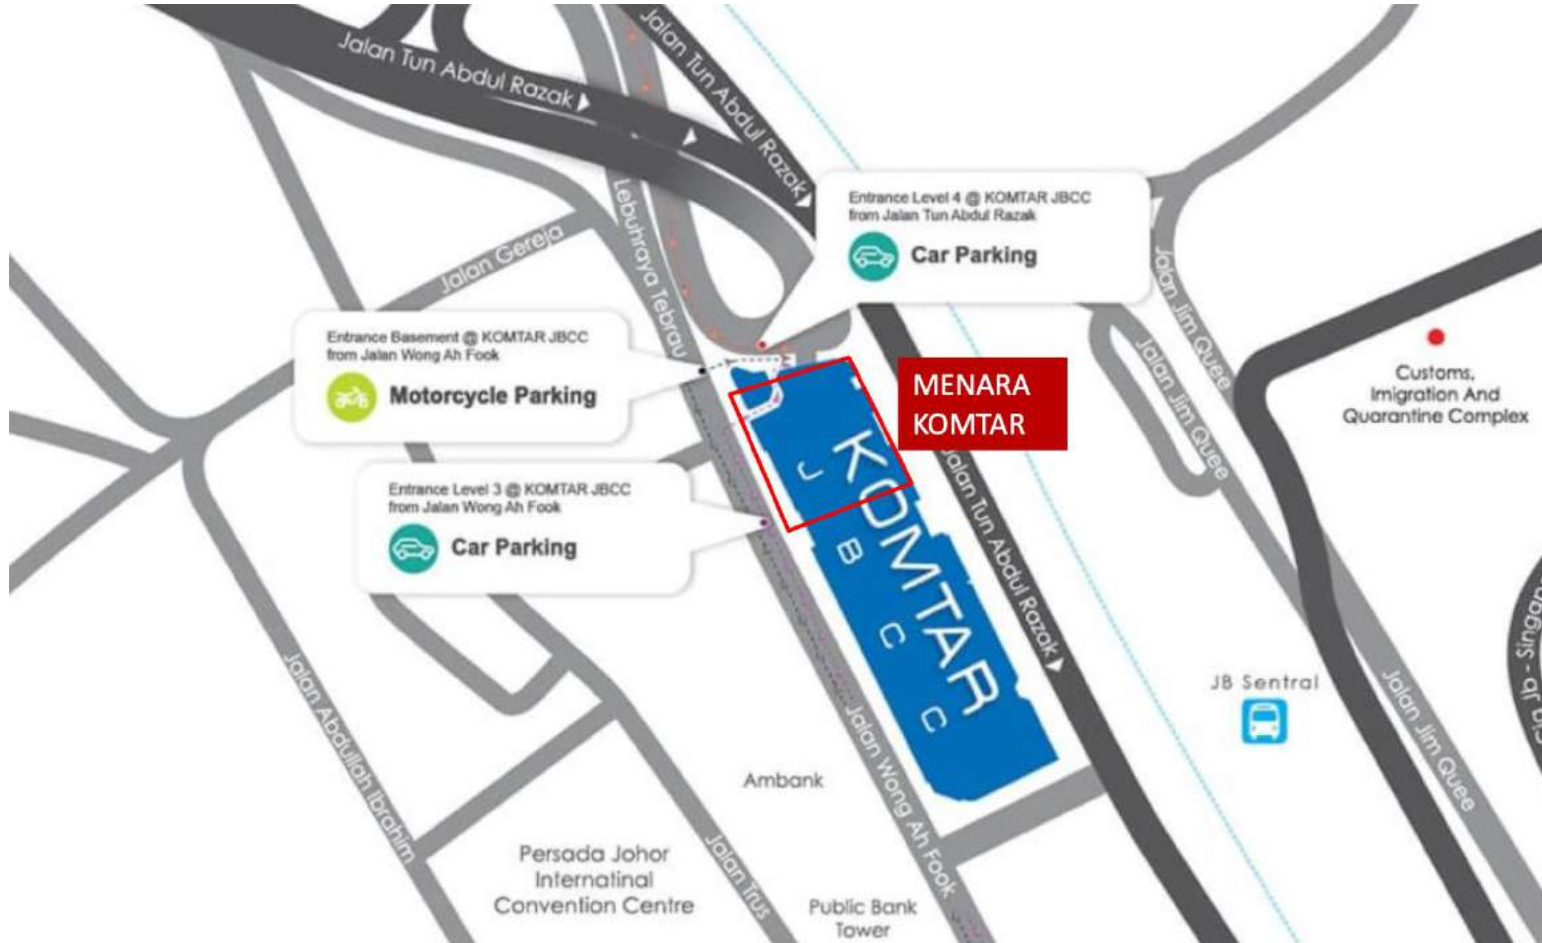

DIRECTION TO VISITOR

• C E R E B R U M •

LEVEL 24, MENARA KOMTAR JBCC
JOHOR BAHRU, JOHOR
MALAYSIA

• C E R E B R U M •

LEVEL 24
MENARA KOMTAR JBCC

HOW TO GET THERE (DRIVE)

- **DRIVE TO KOMTAR JBCC – MENARA KOMTAR JBCC CAR PARK (TOUCH & GO ONLY)**
- KOMTAR JBCC CAR PARK ENTER VIA EITHER JALAN WONG AH FOOK / JALAN TUN ABDUL RAZAK
- PARK AT LEVEL 5/6 – ONCE YOU PARK YOUR CAR, YOU MAY ENTER TO KOMTAR VIA GLASS DOOR AND HEAD DOWN TO LEVEL 3

JALAN TUN ABDUL RAZAK

JALAN WONG AH FOOK

ONCE YOU PARK YOUR CAR AT LEVEL 4/5/6, WALK TO KOMTAR JBCC (MALL) AND GO DOWN TO LEVEL 3

HOW TO GET THERE (DRIVE)

- **AT LEVEL 3, EXIT THE GLASS DOOR AND WALK ACROSS LEVEL 3 CAR PARK AND WALK TO MENARA KOMTAR JBCC ENTRANCE LIFT LOBBY**

KOMTAR JBCC LEVEL 3 – EXIT TO CAR PARK

WALK THROUGH THE CAR PARK AND THE MENARA KOMTAR LIFT LOBBY WILL BE AT YOUR RIGHT

ENTER TO MENARA KOMTAR LIFT LOBBY AND REGISTER YOURSELF TO ACCESS TO THE BUILDING. (YOU MAY NOTIFY THE GUARD THAT YOU ARE ATTENDING CONFERENCE @ LEVEL 24)

- YOU MAY TAKE THE LIFT TO LEVEL 24 FOR EVENT REGISTRATION.
- A3 SIZE DIRECTION SIGNAGES WILL BE PLACES IN THE PARKING AREA.

HOW TO GET THERE (DROP OFF)

- **DROP OFF POINT / BY TAXI OR E-HAILING**
- **GROUND FLOOR – MENARA KOMTAR.**