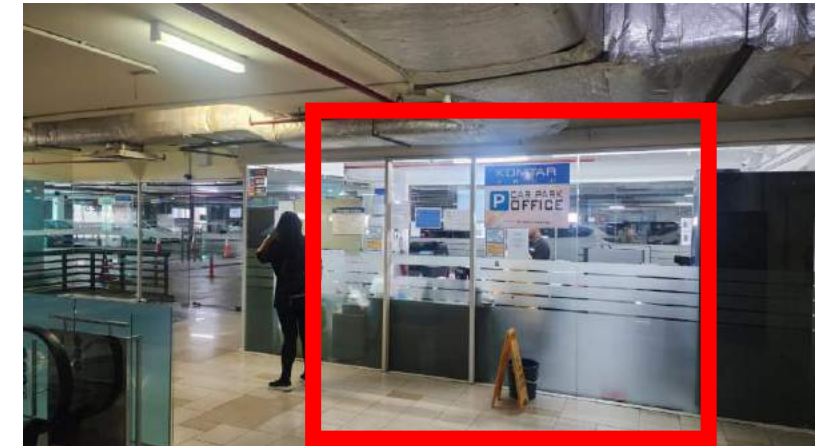

PARKING VALIDATION

- CAR PARK KOMTAR JBCC – THE CAR PARK ONLY ACCEPTS TOUCH N’GO AND VISA CARD

**ENTER & EXIT WITH TOUCH N’GO /
VISA CARD ;
PREFERABLE TOUCH N’GO**

**ATTENDEES WHO DRIVE ARE TO SHOW THEIR
EVENT REGISTRATION AND TOUCH N’GO
CARD TO COLLECT THE COUPON AT THE
EVENT REGISTRATION COUNTER (LEVEL 24,
CEREBRUM) AFTER EVENT.**