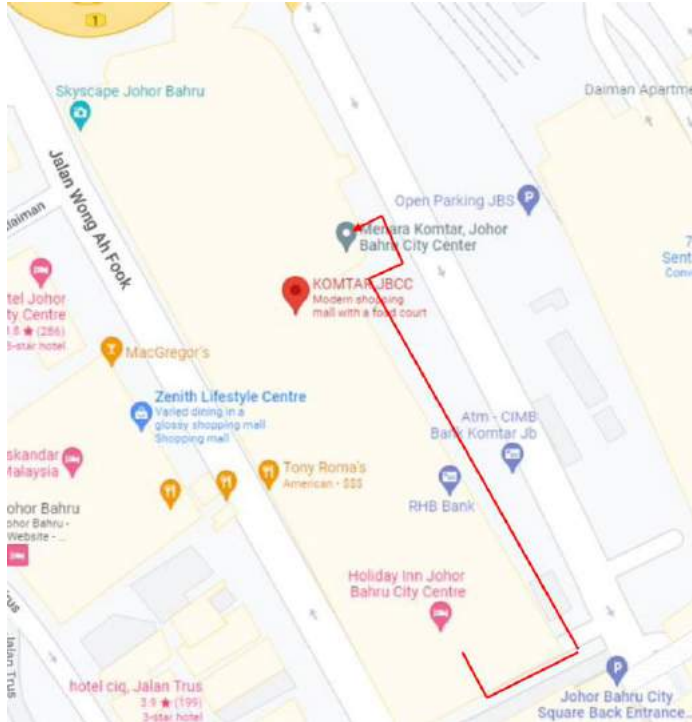

HOW TO GET THERE (WALK)

- **WALK FROM KOMTAR JBCC / HOLIDAY INN JBCC TO MENARA KOMTAR**

**MENARA KOMTAR GROUND FLOOR LOBBY
(YOU MAY NOTIFY THE GUARD THAT YOU ARE
ATTENDING CONFERENCE @ LEVEL 24)**

- **YOU MAY TAKE THE LIFT TO LEVEL 24 FOR
  EVENT REGISTRATION.**